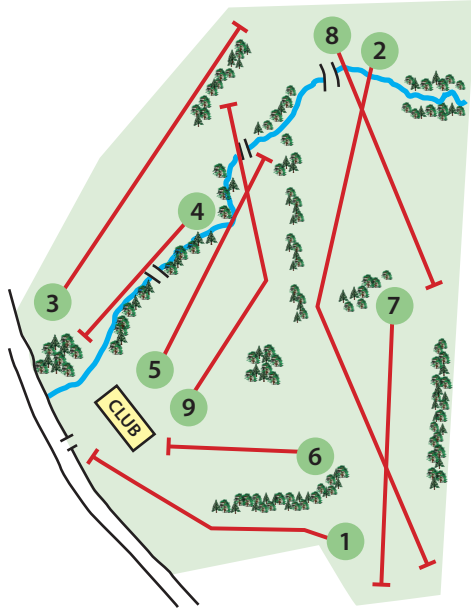

LOCAL RULES

1. 15cm placing on own fairway.
2. Out of bounds defined by boundary fences and white pegs on right hand side of No. 1 Fairway
3. Staked trees, 1 club length free relief
4. Repair divots and pitch marks
5. Creek hazard - enter to retrieve balls at own risk.

Markers to centre of green:-

Red & Blue - 135m Orange - 90m

 Treat all fences as "LIVE"

CUDDON

ENGINEERING INNOVATION

CUDDON LIMITED

- Irrigation Design, Maintenance, Service and Repair
- General Engineering, Fabrication and Repair
- Refrigeration and Air Conditioning Installation, Repair and Maintenance